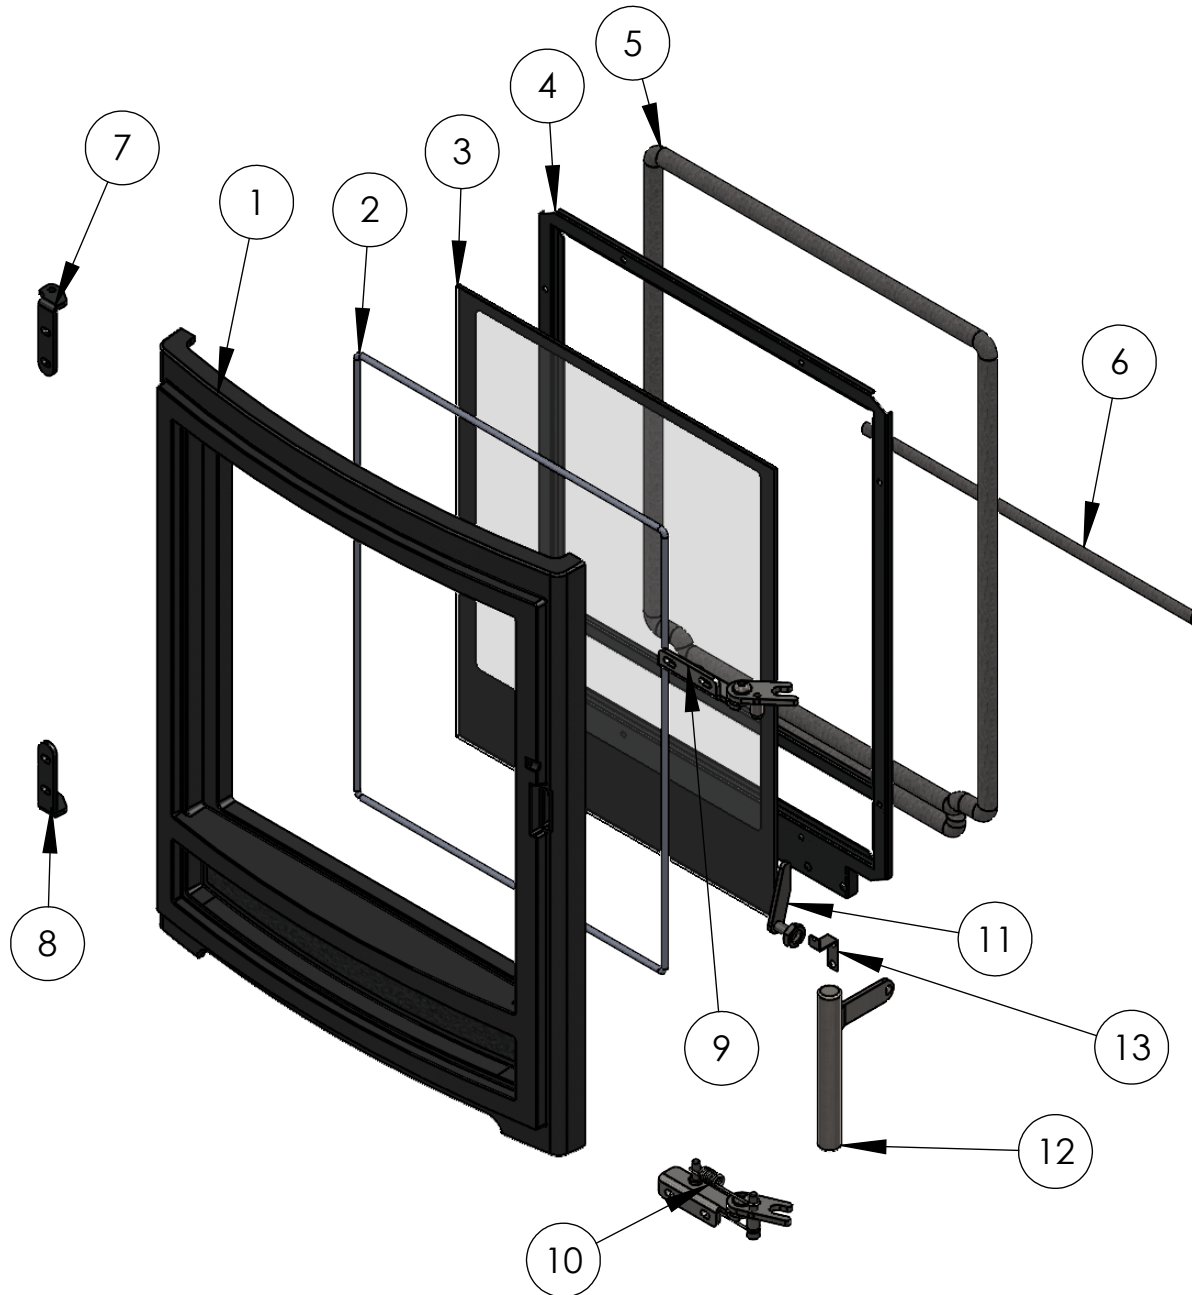

## CPV5 Door Assembly

ITEM NO.	Description	Part Number	QTY.
1	Door casting	PSP-0117	1
2	pv5 glass seal	PSP-0202	1
3	Glass panel	PSP-0068	1
4	glass clamp	PSP-0012 with gasket (FPGSGLA)	1
5	Door Seals	outer: PSP-0107 / Bottom: PSP-0106	1
6	centre Door seal	PSP-0111	1
7	Door Hinge	PSP-0022	1
8	Door Hinge	PSP-0022	1
9	Spring latch mechanism 1	Bottom: PSP-0088 / Springs: PSP-0091	1
10	Spring latch mechanism 2	TOP: PSP-0087 / Springs: PSP-0091	1
11	Handle Lever Assy	PSP-0032	1
12	Door Handle	PSP-0072 / Spring: PSP-0092	1
13	Door Handle Retainer	PSP-0044	1